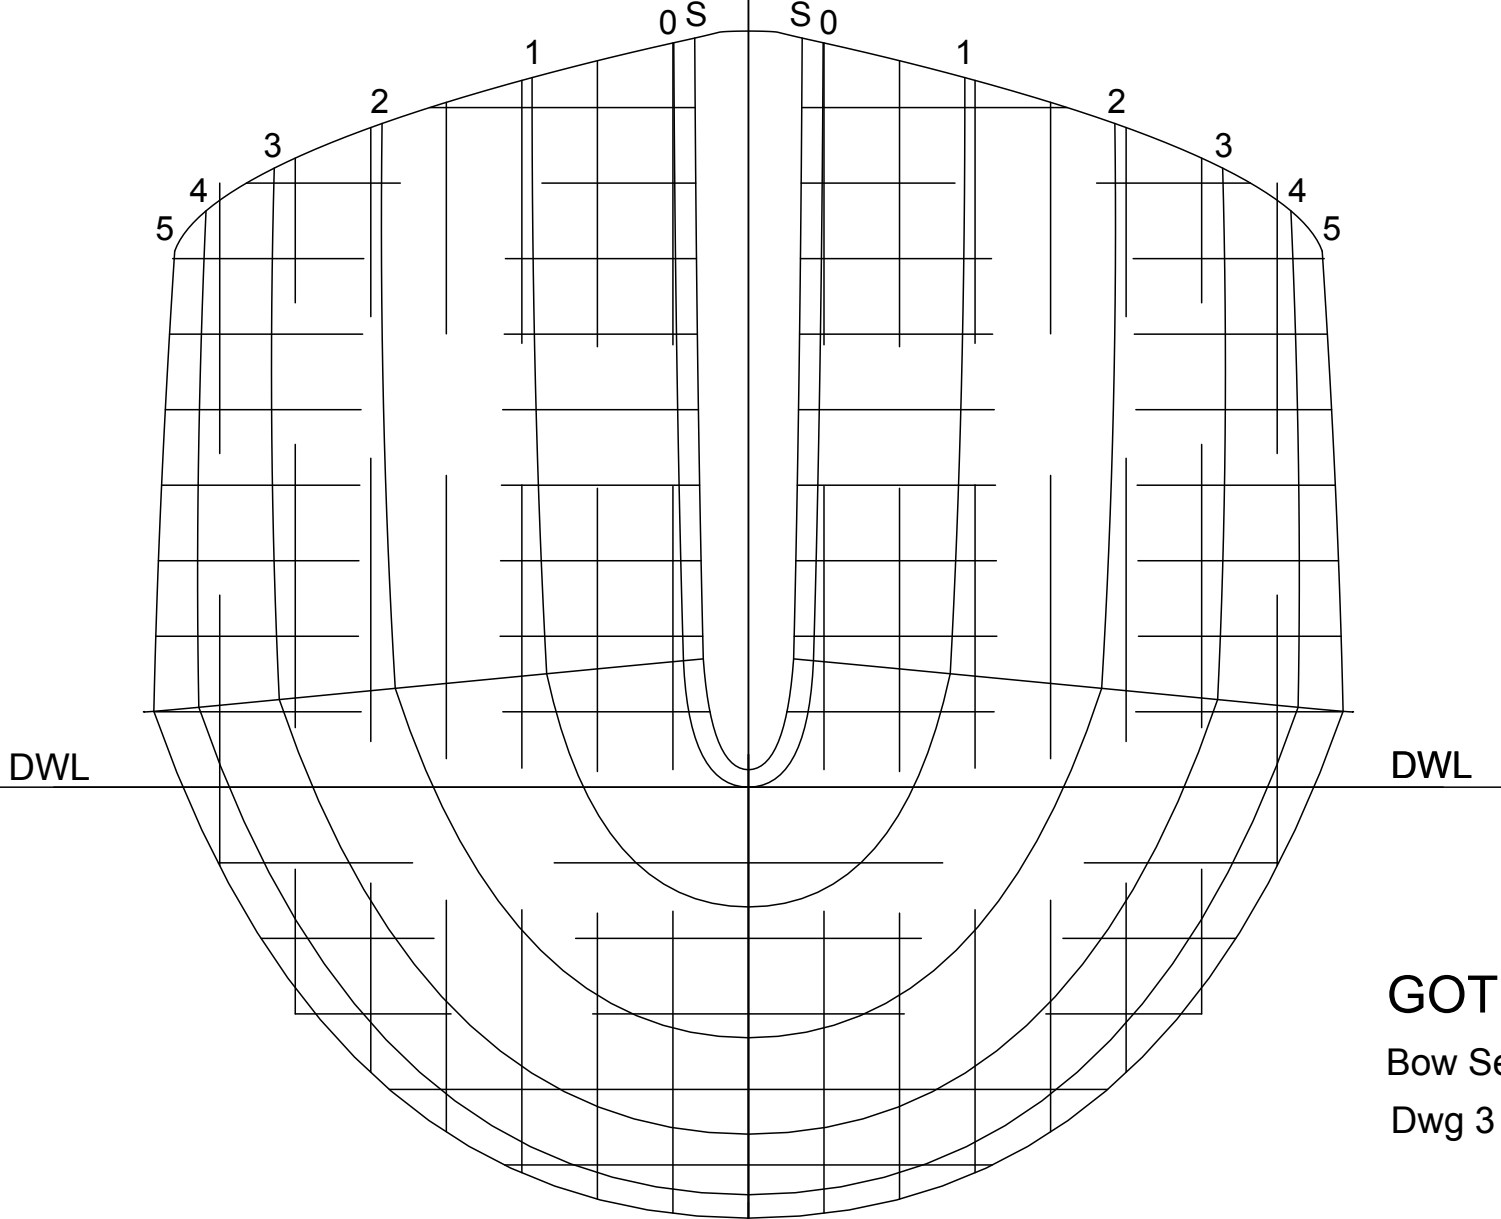

**GOTHIC - M**  
 Arrangement Scale 1:5  
 Dwg 1 of 6 310812

Base Line

100mm

**GOTHIC - M**  
Sections Scale 1:1  
Dwg 2 of 6 310812

Base Line

**GOTHIC - M**

Bow Sections Scale 1:1

Dwg 3 of 6 310812

100mm

Base Line

100mm

**GOTHIC - M**  
Stern Sections Scale 1:1  
Dwg 4 of 6 310812

**GOTHIC - M**  
Foredeck Scale 1:1  
Dwg 5 of 6 310812

DWL

DWL

100mm

# GOTHIC - M

Appendages

Dwg 6 of 6 310812

Scale 1:1 Except Fin Length 1:2

100mm

100mm