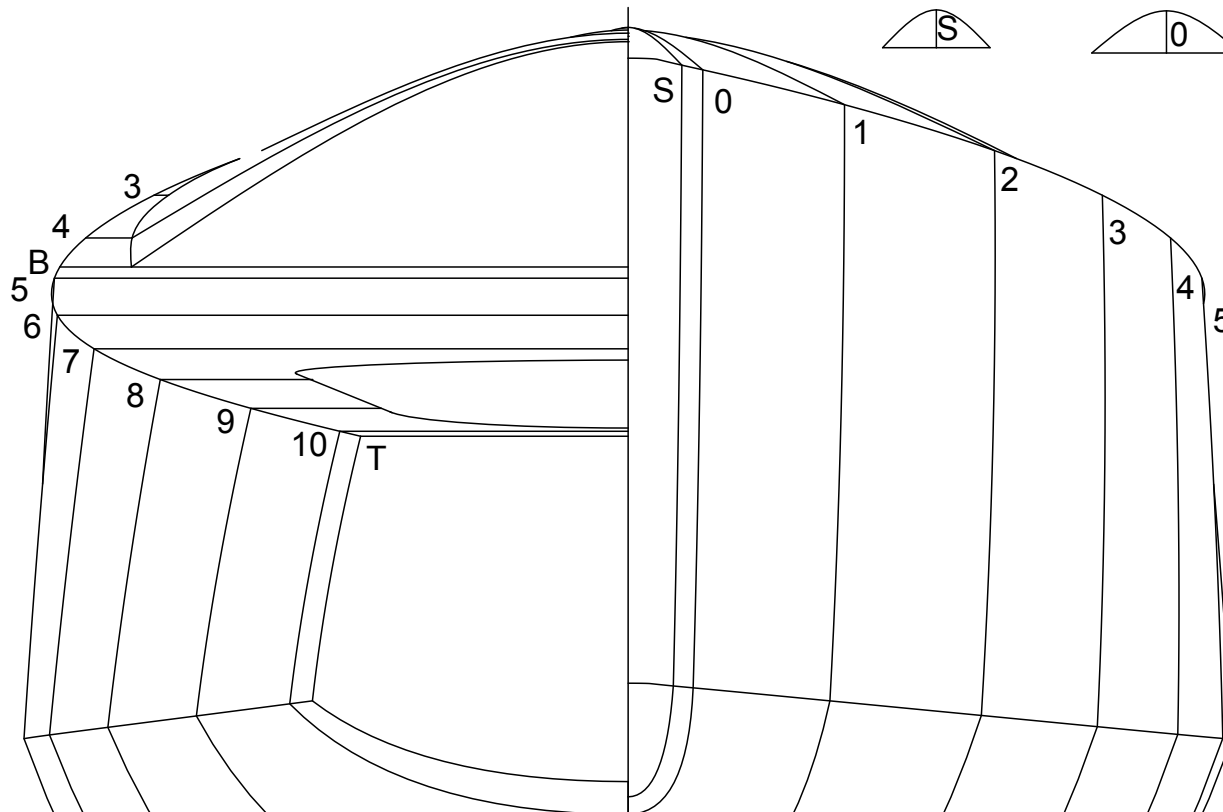

**GOTHIC - M**  
 Arrangement Scale 1:5  
 Dwg 1 of 6 310812

Base Line

100mm

**GOTHIC - M**  
Sections Scale 1:1  
Dwg 2 of 6 310812

Base Line

**GOTHIC - M**

Bow Sections Scale 1:1

Dwg 3 of 6 310812

100mm

Base Line

100mm

**GOTHIC - M**  
Stern Sections Scale 1:1  
Dwg 4 of 6 310812

**GOTHIC - M**  
Foredeck Scale 1:1  
Dwg 5 of 6 310812

DWL

DWL

100mm

# GOTHIC - M

Appendages

Dwg 6 of 6 310812

Scale 1:1 Except Fin Length 1:2

100mm

100mm