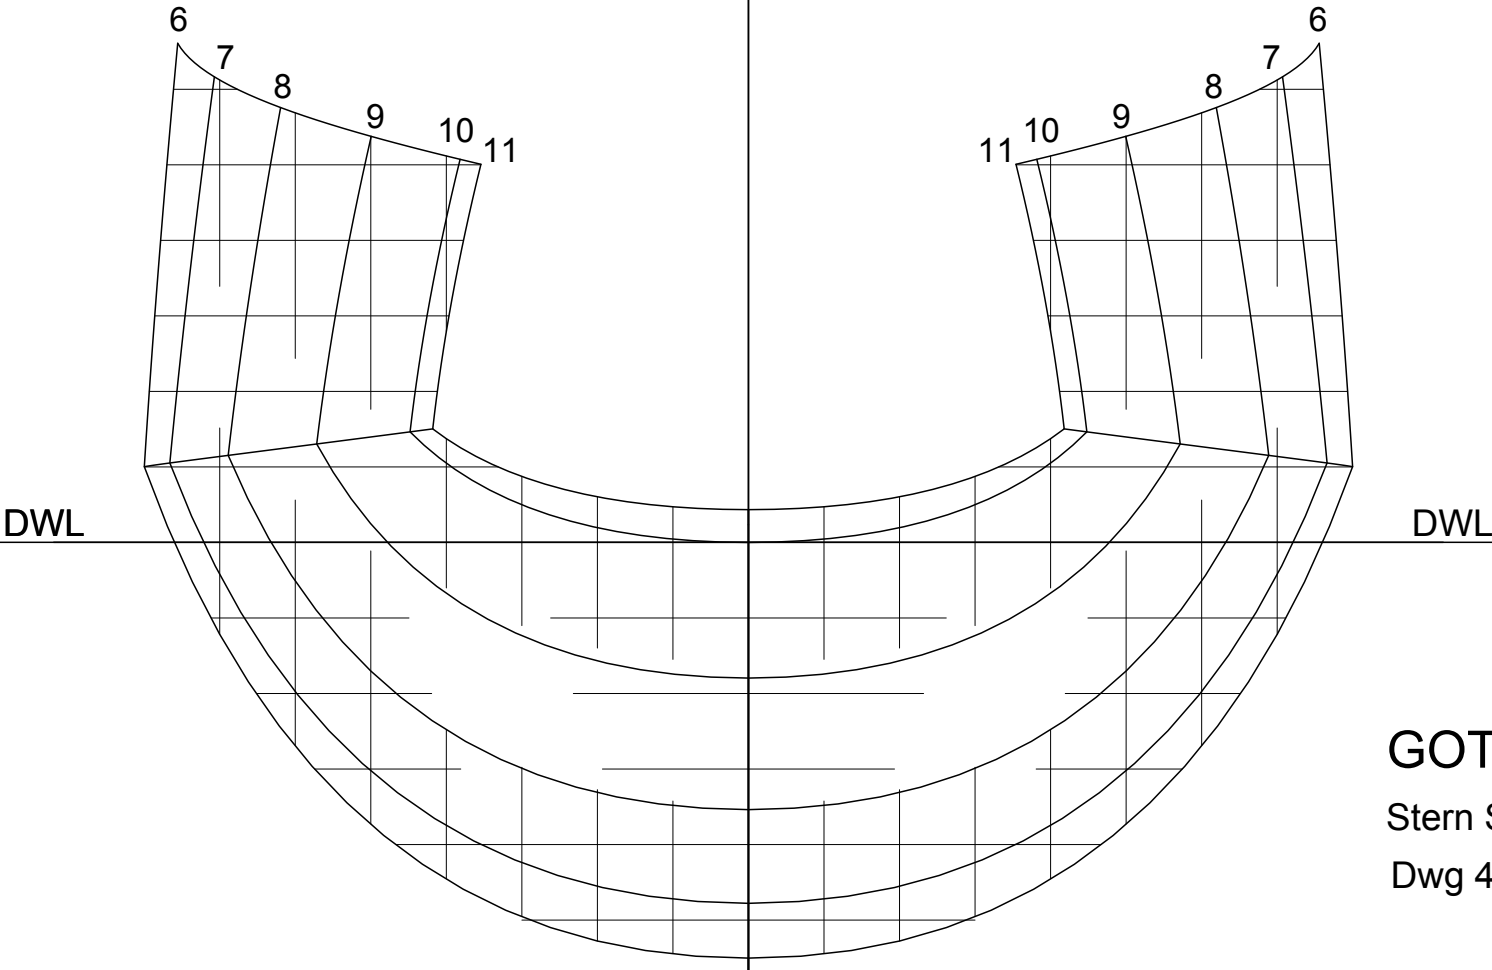

**GOTHIC - M**  
 Arrangement Scale 1:5  
 Dwg 1 of 6 310812

Base Line

100mm

**GOTHIC - M**  
Sections Scale 1:1  
Dwg 2 of 6 310812

Base Line

**GOTHIC - M**

Bow Sections Scale 1:1

Dwg 3 of 6 310812

100mm

Base Line

100mm

**GOTHIC - M**  
Stern Sections Scale 1:1  
Dwg 4 of 6 310812

**GOTHIC - M**  
Foredeck Scale 1:1  
Dwg 5 of 6 310812

DWL

DWL

100mm

# GOTHIC - M

Appendages

Dwg 6 of 6 310812

Scale 1:1 Except Fin Length 1:2

100mm

100mm