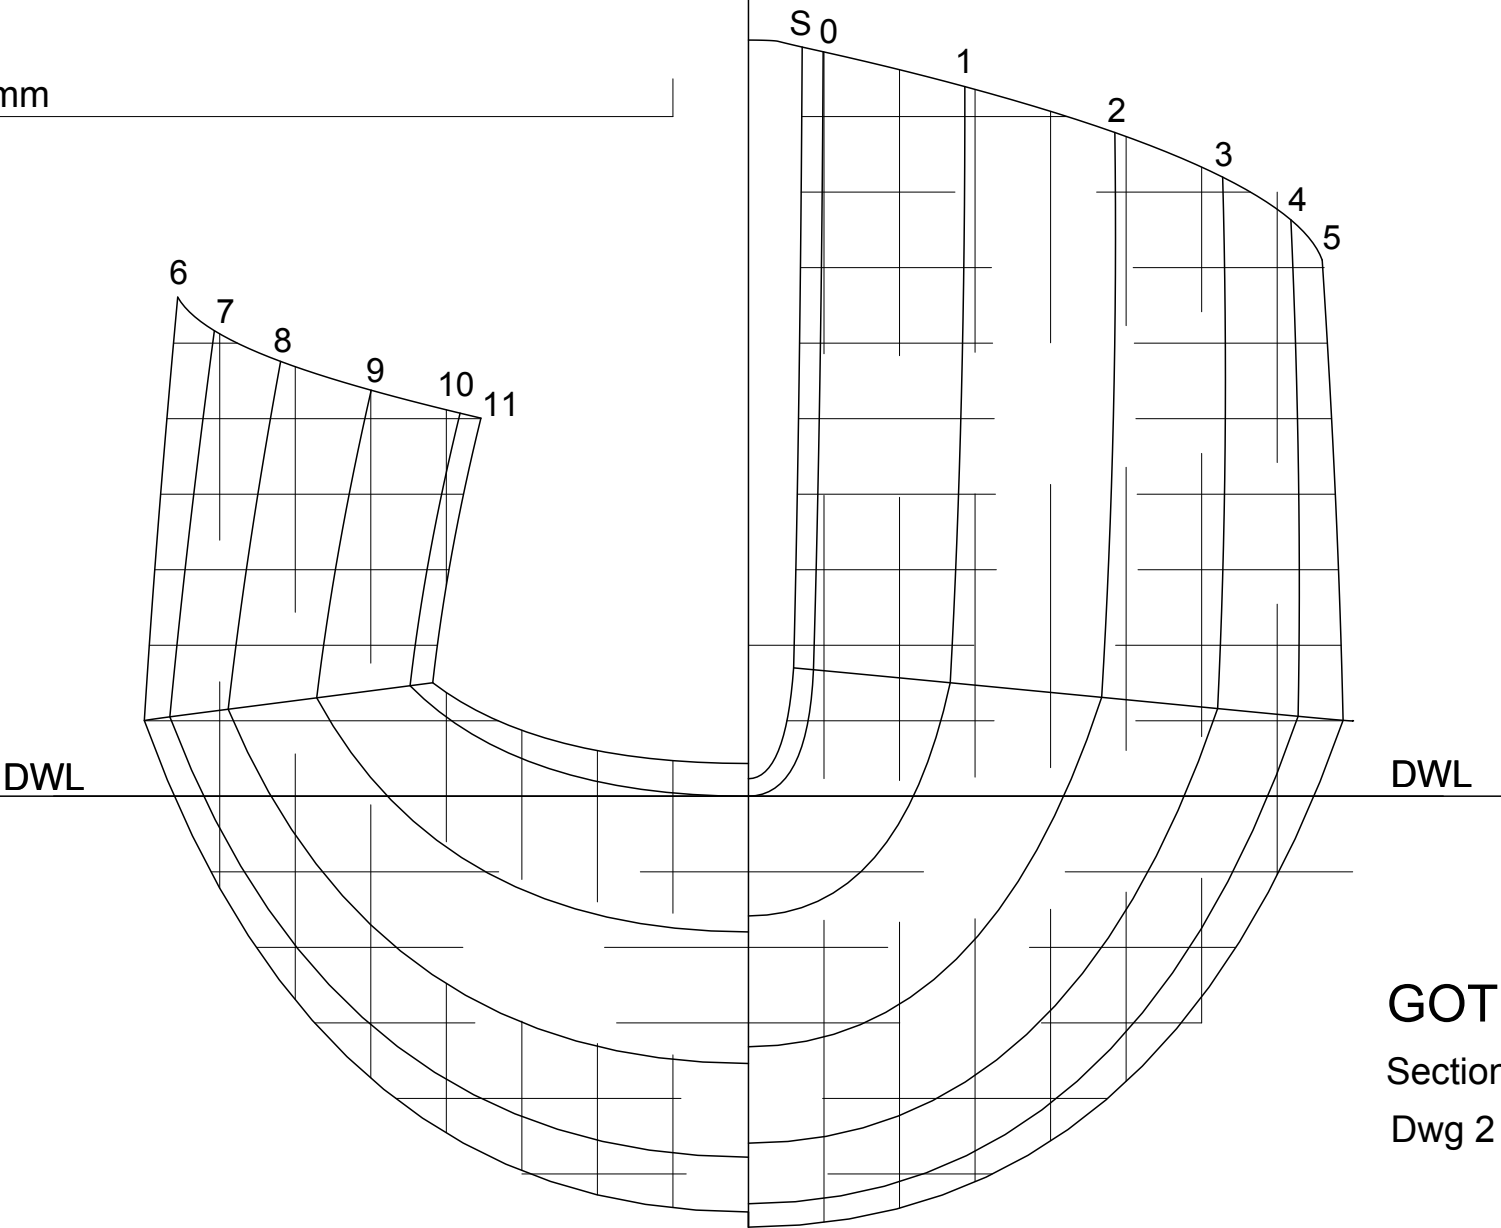

**GOTHIC - M**  
 Arrangement Scale 1:5  
 Dwg 1 of 6 310812

Base Line

100mm

**GOTHIC - M**  
Sections Scale 1:1  
Dwg 2 of 6 310812

Base Line

**GOTHIC - M**

Bow Sections Scale 1:1

Dwg 3 of 6 310812

100mm

Base Line

100mm

**GOTHIC - M**  
Stern Sections Scale 1:1  
Dwg 4 of 6 310812

**GOTHIC - M**  
Foredeck Scale 1:1  
Dwg 5 of 6 310812

DWL

DWL

100mm

# GOTHIC - M

Appendages

Dwg 6 of 6 310812

Scale 1:1 Except Fin Length 1:2

100mm

100mm